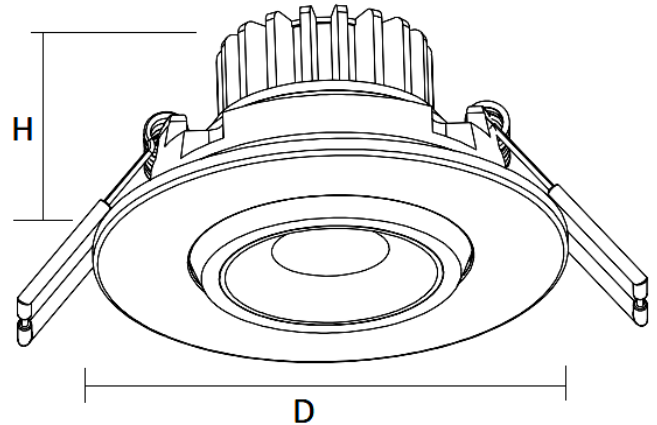

RDL3S-ADJ-27K
RDL3S-ADJ-30K
RDL3S-ADJ-40K
RDL3S-ADJ-50K

3" LED RECESSED LIGHTS (ADJUSTABLE)

ELECTRICAL SPECIFICATIONS:

- Voltage: 120VAC
- Wattage: 8W
- Power factor: >0.9
- Efficacy: 75LM/W

HOUSING SPECIFICATIONS:

- 3" square adjustable recessed light with external driver
- Finish: White
- No housing needed
- I.C. rated for direct contact with insulation
- Lifespan: 50,000 hrs.

CERTIFICATIONS: ETL

DIMENSIONS:

3.37" L X 3.37" W X 1.5" H

MODEL	DESCRIPTION
RSL-346-RIBH	Optional galvanized rough-in plate with bar hangers

LIGHTING SPECIFICATIONS:

- Dimming: dimmable
- Total lumens: 550LM
- Color temperature: 2700K/3000K/4000K/5000K
- CRI: >90
- Beam Angle: 38°