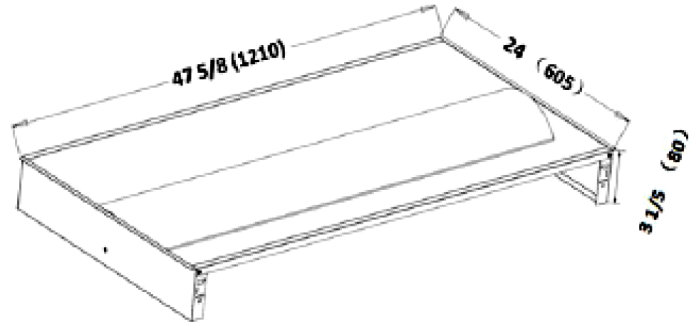

## DIMENSIONS:

24"(L) x 24"(W) x 3-1/8"(H)

- LTR-2X2-40W-50K-D-PERF
- LTR-2X2-40W-40K-D-PERF
- LTR-2X2-40W-35K-D-PERF

### WARRANTY: 5 years

JOB NAME: \_\_\_\_\_

DATE: \_\_\_\_\_

TYPE: \_\_\_\_\_

**DIMENSIONS:**

24"(L) x 48"(W) x 3-1/5"(H)

- LTR-2X4-50W-50K-D-PERF
- LTR-2X4-50W-40K-D-PERF
- LTR-2X4-50W-35K-D-PERF

**LED DIRECT-INDIRECT TROFFER LIGHTS**