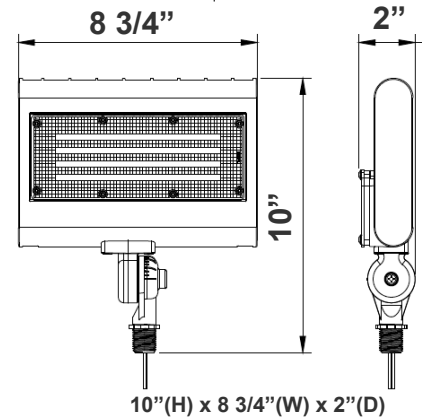

Customer Name: _____
Project Name: _____
Note: _____ Type: _____