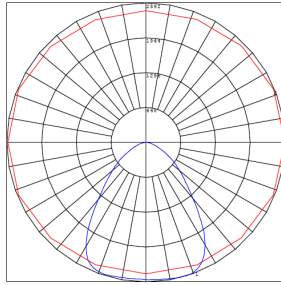

Photometrics: LFX-MD-15-50W-KN

BUG Rating: B3-U0-G1