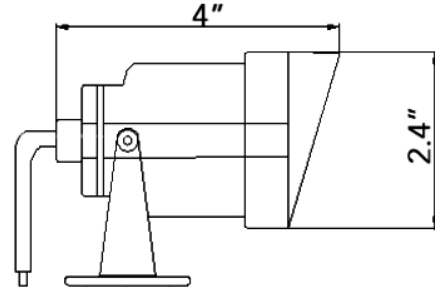

ELECTRICAL SPECIFICATIONS:

- Voltage: 12VAC/DC
- Wattage: 6W
- Power factor: >0.95
- Efficacy: 66LM/W/75LM/W

HOUSING SPECIFICATIONS:

- ADC 12 cast aluminum with powder coat (Bronze finish)
- 6-1/2" Aluminum spike
- 18" SJO 18/2 AWG Lead wire
- Operating temperature: -40°F ~ 104°F
- Lifespan: 50000 Hrs.
- IP rating: IP67, Wet Locations

CERTIFICATIONS:

DIMENSIONS:

4"(H) x 2.4"(D)

MODEL	WATTS	VOLTAGE	LUMENS	COLOR TEMP
LF12-6WW	6W	12VAC/DC	450 LM	5000K
LF12-6NW	6W	12VAC/DC	450 LM	4000K
LF12-6CW	6W	12VAC/DC	400 LM	3000K
LF12-6W-27K-KN	6W	12VAC/DC	400 LM	2700K
LF12-6W-30K-KN	6W	12VAC/DC	400 LM	3000K
LF12-6W-40K-KN	6W	12VAC/DC	450 LM	4000K
LF12-6W-50K-KN	6W	12VAC/DC	450 LM	5000K