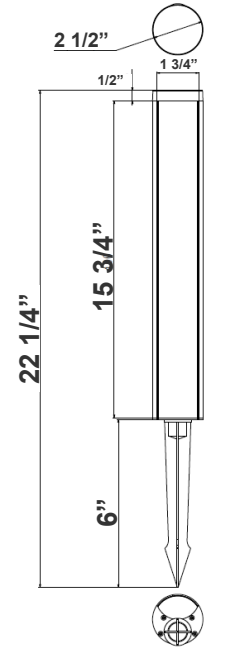

2 1/2" (D) x 22 1/4" (H)

New Generation of Integrated 12V LED Path Lights, Selectable Color Temperature In 2 Finishes, Powder Coated In Black, Oil Rubbed Bronze.

## Features

- Die-Cast Aluminum
- Polycarbonate Lens
- 23" Path Light Stem