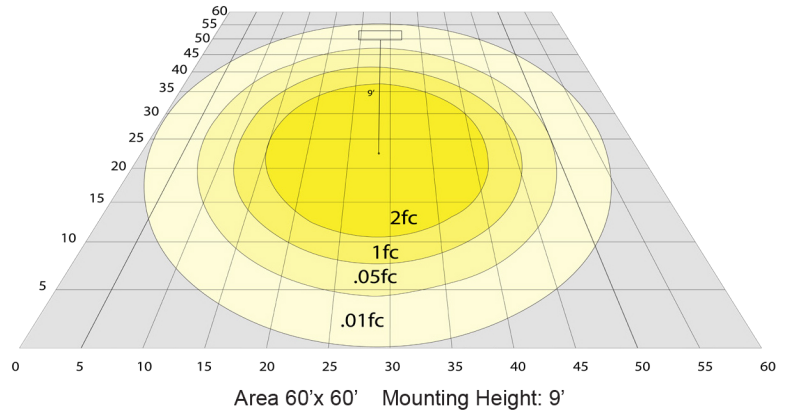

Lighting:

- MCTP: Multi-CCT and Power Switch Is In The Fixture
- Dimming: 0~10V Dimmable
- LED Type/ Brand: LUMILEDS 2835LED
- Total Lumens: 10400LM Max.
- Color Temperature: 3000K/4000K/5000K
- Color Rendering index: >70
- Beam Angle: 150°
- Lifespan: 70000 Hrs

BUD Rating: B2-U3-G2

Other Views:

Side View

Front View

Switch View

Performance Table: CXES-40-80W-MCTP-WH

MODEL NO.	Wattage	Voltage	Lumens	Color Temp.	BUG Rating	LPW
CXES-40-80W-MCTP-WH	40W 60W 80W	120~277V	5200LM 7850LM 10400LM	3000K 4000K 5000K	B2-U3-G2	130