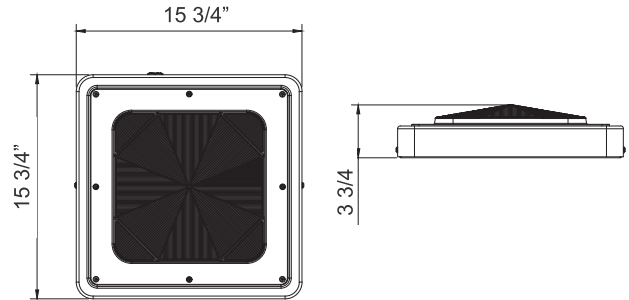

CXES SERIES OUTDOOR LIGHTING

CXES-40-80W-MCTP-WH
SQUARE NEW CONCEPT GARAGE AND CEILING LIGHTS
MCTP Multi Color Temperature & Multi Power/Wattage (Selectable)

Availi Finishes:

Customer Name: _____
Project Name: _____
Note: _____ | Type: _____

15 3/4" (L) X 15 3/4" (W) X 3 3/4" (H)

Ideal for indoor parking lots, commercial buildings, schools, warehouses, retail centers, apartment complexes. Designed for 9 to 16-foot mounting.

Features

- Stamped Galvanized Steel With Prismatic Polycarbonate Lens Redesigned For LED
- Designed for 9 to 16 Foot Mounting Heights
- Factory-Installed Options: Battery Backup, Motion Sensor
- 7-year Warranty

Technical Specifications

Electrical:

- Wattage: 40W/60W/80W
- Input Current: 0.6A MAX
- Input Voltage: 120-277VAC 50/60Hz
- Power Factor: >0.90
- LPW: 130LPW

Mechanical:

- Stamped Galvanized Steel
- Twist-Lock Zhaga Socket Pre-Installed. See Motion Sensor Accessories
- Four 1/2" Threaded Hubs Located On Four Sides Of The Housing
- Prismatic Polycarbonate Lens
- Lifespan: 70000 Hrs
- Operating Temperature: -40°F ~ 104°F
- Suitable For Damp Locations
- 7-year Warranty