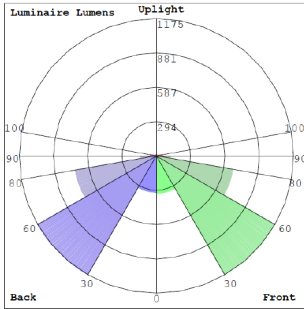

Lighting:

- MCTP: Multi-CCT and Power Switch Is In The Fixture
- Dimming: 0~10V Dimmable
- LED Type/ Brand: LUMILEDS 2835LED
- Total Lumens: 10400LM Max.
- Color Temperature: 3000K/4000K/5000K
- Color Rendering index: >70
- Beam Angle: 150°
- Lifespan: 70000 Hrs

BUD Rating: B2-U3-G2

Other Views:

Side View

Front View

Switch View

Performance Table: CXES-40-80W-MCTP-WH

MODEL NO.	Wattage	Voltage	Lumens	Color Temp.	BUG Rating	LPW
CXES-40-80W-MCTP-WH	40W 60W 80W	120~277V	5200LM 7850LM 10400LM	3000K 4000K 5000K	B2-U3-G2	130