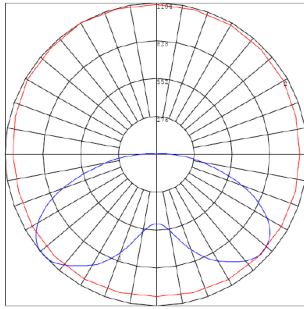

Photometrics: CXES-40-80W-MCTP-WH

BUD Rating: B2-U3-G2