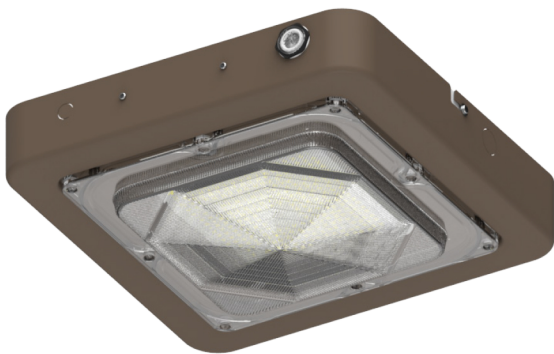

12 5/8"(L) X 12 5/8" (W) X 3 1/2"(H)

Ideal for indoor parking lots, commercial buildings, schools, warehouses, retail centers, apartment complexes. Designed for 9 to 16-foot mounting.

## Features

- Stamped Galvanized Steel With Prismatic Polycarbonate Lens Redesigned For LED
- Designed for 9 to 16 Foot Mounting Heights
- Factory-Installed Options: Battery Backup, Motion Sensor
- 7-year Warranty

### Other Models:

- 30W | 3900LM | CXES-10-30W-MCTP
- 80W | 10400LM | CXES-40-80W-MCTP

**Photometrics:** CXES-30-60W-MCTP

BUD Rating: B2-U3-G2

**Other Views:**

Side View

Front View

Switch View