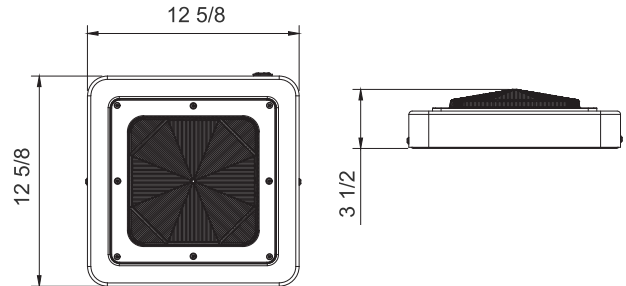

12 5/8"(L) X 12 5/8" (W) X 3 1/2"(H)

Ideal for indoor parking lots, commercial buildings, schools, warehouses, retail centers, apartment complexes. Designed for 9 to 16-foot mounting.

## Features

- Stamped Galvanized Steel With Prismatic Polycarbonate Lens Redesigned For LED
- Designed for 9 to 16 Foot Mounting Heights
- Factory-Installed Options: Battery Backup, Motion Sensor
- 7-year Warranty