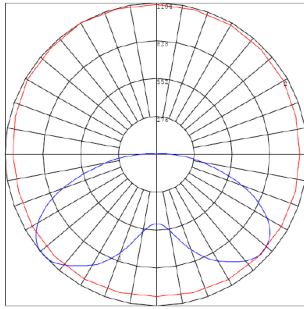

### Other Models:

- 30W | 3900LM | CXES-10-30W-MCTP
- 80W | 10400LM | CXES-40-80W-MCTP

**Photometrics:** CXES-30-60W-MCTP

BUD Rating: B2-U3-G2

**Other Views:**

Side View

Front View

Switch View