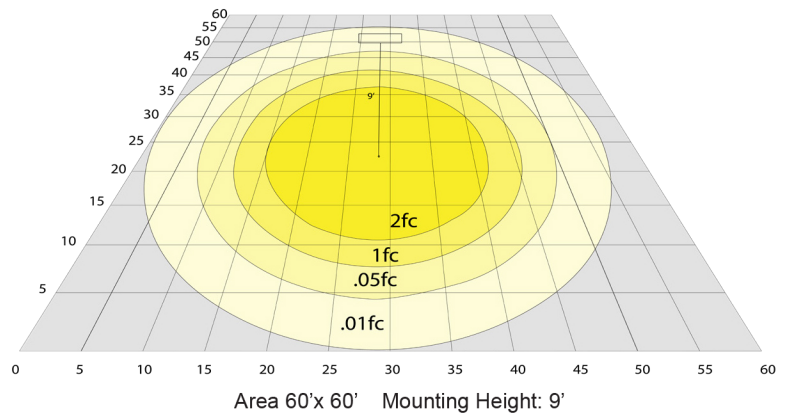

### Other Models:

- 30W | 3900LM | CXES-10-30W-MCTP
- 80W | 10400LM | CXES-40-80W-MCTP

**Photometrics:** CXES-30-60W-MCTP

BUD Rating: B2-U3-G2

**Other Views:**

Side View

Front View

Switch View