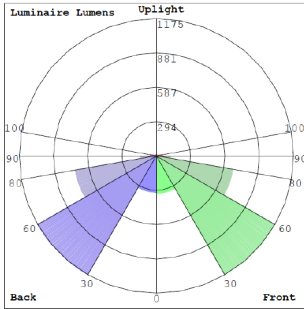

### Lighting:

- MCTP: Multi-CCT and Power Switch Is In The Fixture
- Dimming: 0~10V Dimmable
- LED Type/ Brand: LUMILEDS 2835LED
- Total Lumens: 7800LM Max.
- Color Temperature: 3000K/4000K/5000K
- Color Rendering index: >70
- Beam Angle: 150°
- Lifespan: 70000 Hrs

### Other Models:

- 30W | 3900LM | CXES-10-30W-MCTP
- 80W | 10400LM | CXES-40-80W-MCTP

**Photometrics:** CXES-30-60W-MCTP

BUD Rating: B2-U3-G2

**Other Views:**

Side View

Front View

Switch View