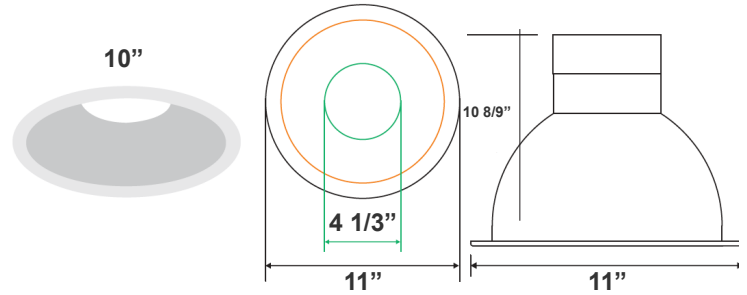

Type: \_\_\_\_\_

**8 8/9" (H) X 11" (W)**  
**Mounting Diameters: 10" - 10.7"**

Ideal for hotel, offices, retail outlets, restaurant, parking garages, conference room, education facilities and more.