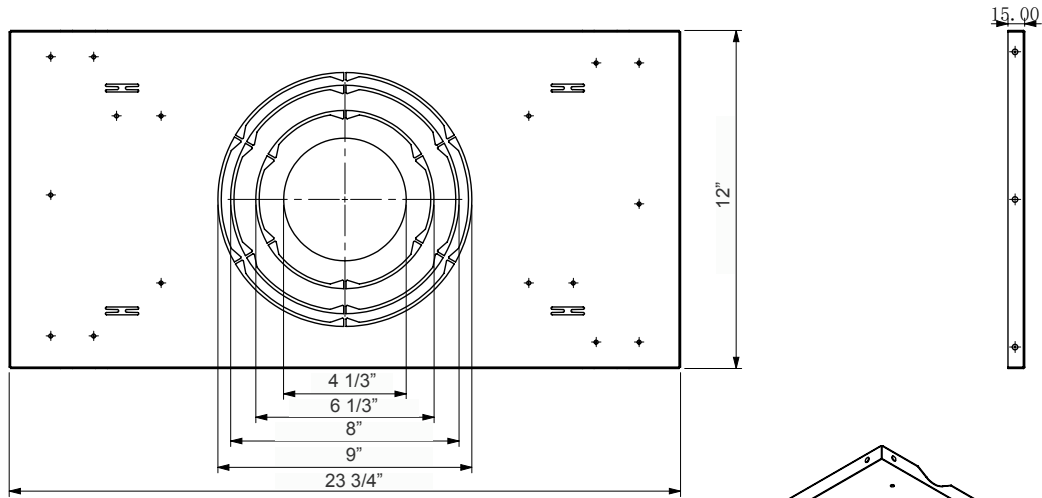

CRLE-RI-TBAR-UNV:

New Construction or Remodel Plate for T-grid Ceilings