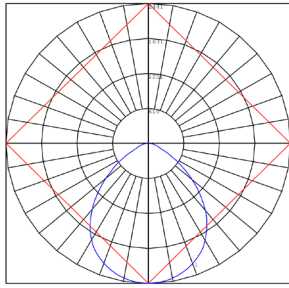

Other Models:

- 12W | 1200LM | CRLE4-5-12W-MCTP-WH

Photometrics: CRLE6-7-18W-MCTP-WH

BUG Rating: B1-U1-G0

18W 5000K, Area 35'x 35' Mounting Height: 9'

Other Views:

Side View

Front View