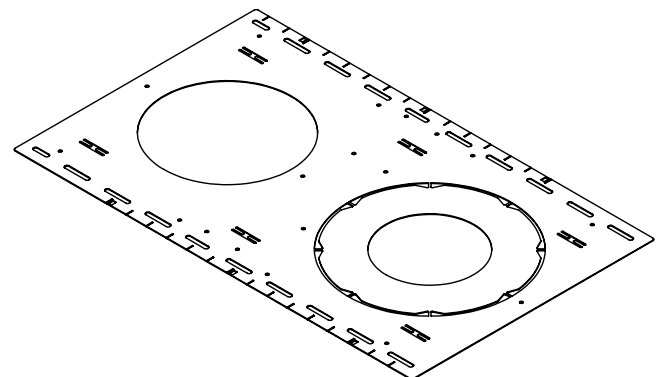

Sample Ordering

Model	Watt	Watt	Color Temp.	Finish				
CRLE6	-	7	-	18W	-	MCTP	-	WH

Accessories:

- Blank = No Option For Accessories
- CRLE-RI-TBAR-UNV = SNAP-IN COMM. RECESSED LIGHT UNIVERSAL TBAR PLATE
- CRLE-RI-UNV = SNAP-IN COMM. RECESSED LIGHT UNIVERSAL ROUGH-IN PLATE
- CRLE6-TRM-BK = 6" BLACK CLIP-ON TRIM
- CRLE6-TRM-BN = 6" BRUSHED NICKEL CLIP-ON TRIM
- RSL6-RI-13 = 6" ROUND ROUGH-IN PLATE, 13" LONG
- RSL6-RI = 6" ROUND ROUGH-IN PLATE, 26" LONG

ACCESSORIES:

CRLE-RI-TBAR-UNV:

New Construction or Remodel Plate for T-grid Ceilings

CRLE-RI-UNV:

New Construction Plate for Stud/Joist