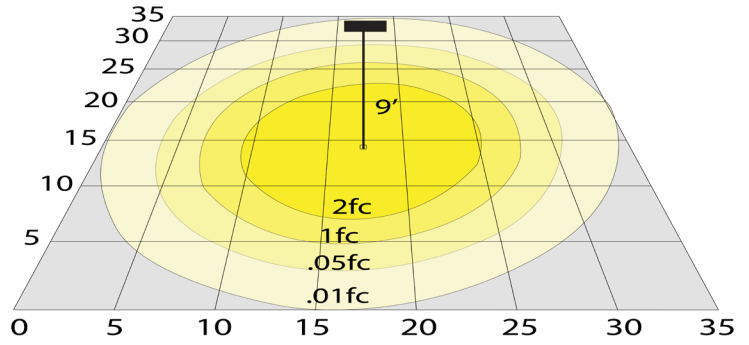

Other Models:

- 12W | 1200LM | CRLE4-5-12W-MCTP-WH

Photometrics: CRLE6-7-18W-MCTP-WH

BUG Rating: B1-U1-G0

18W 5000K, Area 35'x 35' Mounting Height: 9'

Other Views:

Side View

Front View

Back View

Performance Table: CRLE6-7-18W-MCTP-WH

MODEL NO.	Wattage	Voltage	Lumens	Color Temp.	BUG Rating	LPW
CRLE6-7-18W-MCTP-WH	7W	120V	700LM	3000K	B1-U1-G0	100
	10W		1000LM	4000K		
	18W		1800LM	5000K		