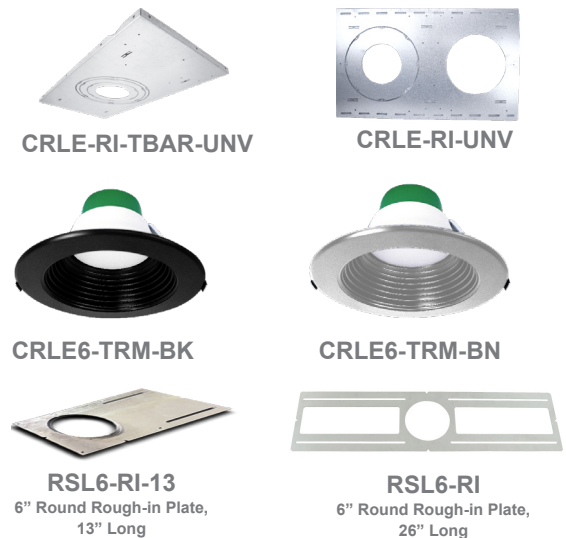

ACCESSORIES: