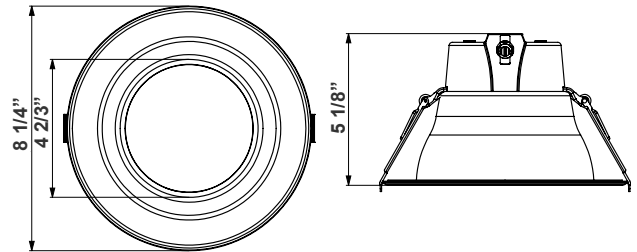

8 1/4"(W) x 5 1/8"(H)

LED DOWNLIGHTS (SMOOTH TRIM) - 6" ROUND Ideal for New As Well As Old Residential And Commercial Constructions.

Features

- 6" Smooth Recessed Trim
- Multi CCT (Selectable Switch on the Back of the driver)
- Isolated Driver for Improved Thermal Management
- 5-Year Warranty
- Spun Aluminum with White Powder Coat Finish

Technical Specifications

Electrical:

- Voltage: 120V AC
- Output Voltage: 36VDC
- Power Factor: >0.90
- Wattage: 7W/10W/18W
- Efficacy: 100 LM/W
- Total Harmonic Distortion: ≤15 %

Mechanical:

- 2FT Flex Whip With Push-in Connector
- 16" Earthquake Safety Cable Incl.
- Mounting Options: Recessed
- Temperature Rating: Designed To Operate in Temperatures 113°F
- No IC-Rated
- Suitable For Damp Locations
- 5-Year Warranty

Other Models:

- 12W | 1200LM | CRLE4-5-12W-MCTP-WH

Photometrics: CRLE6-7-18W-MCTP-WH

BUG Rating: B1-U1-G0

18W 5000K, Area 35'x 35' Mounting Height: 9'

Other Views:

Side View

Front View