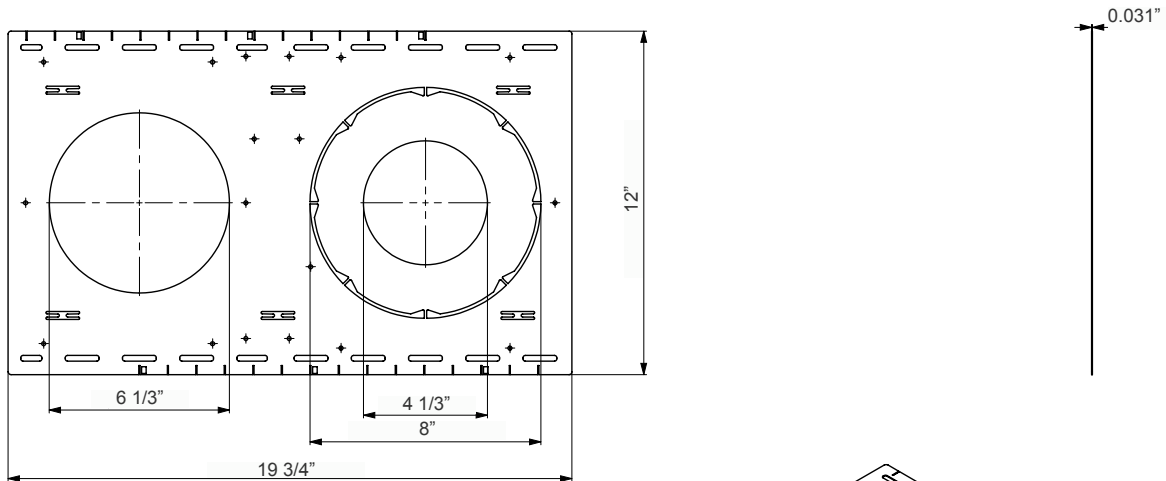

CRLE-RI-UNV:

New Construction Plate for Stud/Joist