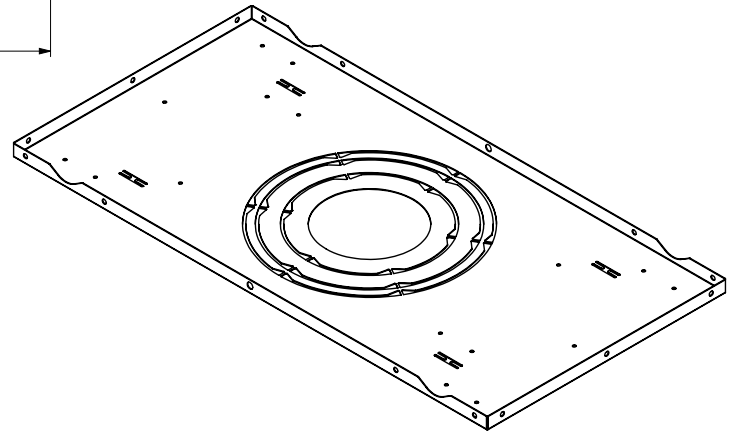

CRLE-RI-TBAR-UNV:

New Construction or Remodel Plate for T-grid Ceilings