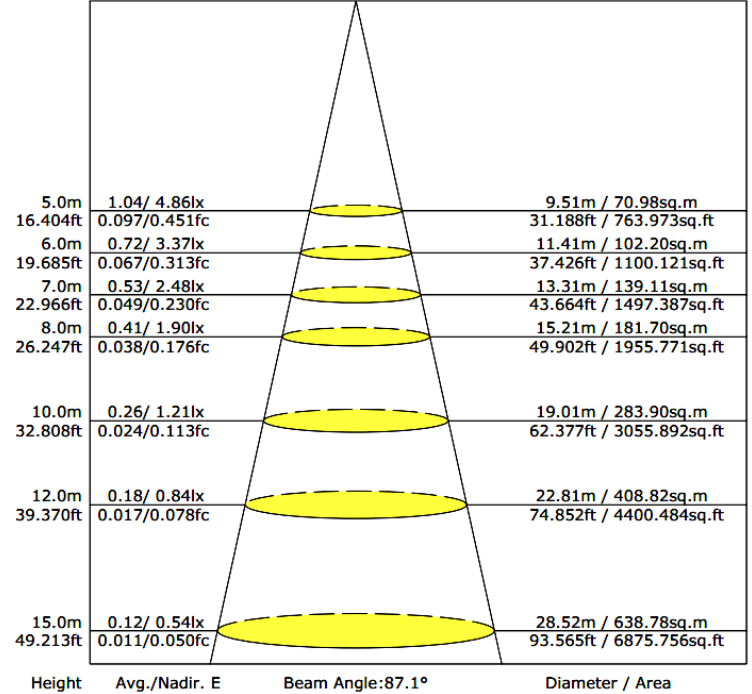

DIMENSIONS:

20"(L) x 5"(W) x 3.9"(D)

- CRE-07-30K-BR
- CRE-07-40K-BR
- CRE-07-50K-BR
- CRE-07-30K-SIL
- CRE-07-40K-SIL
- CRE-07-50K-SIL

CREST BY WESTGATE LED WALL SCONCES

Ideal for general site lighting, residential houses, doorway.

CREST BY WESTGATE LED WALL SCONCES

PHOTOMETRICS CHART :

Luminous Intensity Distribution Curve

— C0-C180 — C90-C270 — G15

MODEL	WATTS	VOLTAGE	LUMENS	COLOR TEMP
CRE-07-30K-BR	10W(2.5W X 4)	100~277ACV	900LM	3000K
CRE-07-40K-BR	10W(2.5W X 4)	100~277ACV	900LM	4000K
CRE-07-50K-BR	10W(2.5W X 4)	100~277ACV	900LM	5000k
CRE-07-30K-SIL	10W(2.5W X 4)	100~277ACV	900LM	3000K
CRE-07-40K-SIL	10W(2.5W X 4)	100~277ACV	900LM	4000K
CRE-07-50K-SIL	10W(2.5W X 4)	100~277ACV	900LM	5000k

The Average Illuminance Effective Figure

Flux Out: 74.01lm

CREST BY WESTGATE LED WALL SCONCES

OPTIONAL TRIMS:

02 APERTURE

BRONZE

SILVER

03 GRASP