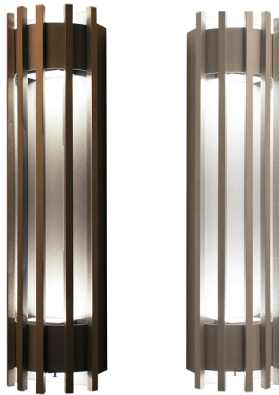

DIMENSIONS:

20"(L) x 5"(W) x 3.9"(D)

- CRE-07-30K-BR
- CRE-07-40K-BR
- CRE-07-50K-BR
- CRE-07-30K-SIL
- CRE-07-40K-SIL
- CRE-07-50K-SIL

CREST BY WESTGATE LED WALL SCONCES

Ideal for general site lighting, residential houses, doorway.

The Average Illuminance Effective Figure

Flux Out: 74.01lm

CREST BY WESTGATE LED WALL SCONCES

OPTIONAL TRIMS:

02 APERTURE

BRONZE

SILVER

03 GRASP

BRONZE

SILVER

01 LUNETTE

BRONZE

SILVER

04 CURVE

BRONZE

SILVER

05 PEN

BRONZE

SILVER

06 STILL

BRONZE

SILVER

07 PASSAGE

BRONZE