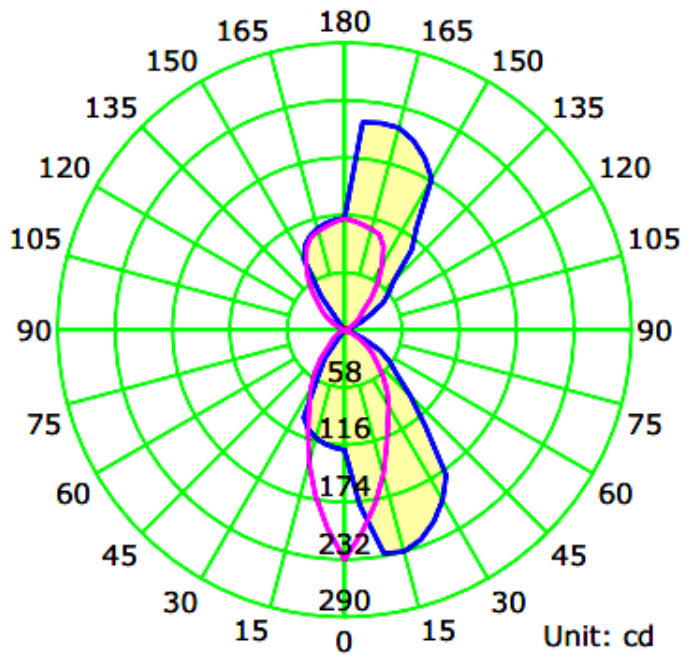

DIMENSIONS:

20"(L) x 5"(W) x 3.9"(D)

- CRE-07-30K-BR
- CRE-07-40K-BR
- CRE-07-50K-BR
- CRE-07-30K-SIL
- CRE-07-40K-SIL
- CRE-07-50K-SIL

CREST BY WESTGATE LED WALL SCONCES

Ideal for general site lighting, residential houses, doorway.

CERTIFICATIONS:

MODEL	WATTS	VOLTAGE	LUMENS	COLOR TEMP
CRE-07-30K-BR	10W(2.5W X 4)	100~277ACV	900LM	3000K
CRE-07-40K-BR	10W(2.5W X 4)	100~277ACV	900LM	4000K
CRE-07-50K-BR	10W(2.5W X 4)	100~277ACV	900LM	5000k
CRE-07-30K-SIL	10W(2.5W X 4)	100~277ACV	900LM	3000K
CRE-07-40K-SIL	10W(2.5W X 4)	100~277ACV	900LM	4000K
CRE-07-50K-SIL	10W(2.5W X 4)	100~277ACV	900LM	5000k

CREST BY WESTGATE LED WALL SCONCES

PHOTOMETRICS CHART :

Luminous Intensity Distribution Curve

— C0-C180 — C90-C270 — G15

MODEL	WATTS	VOLTAGE	LUMENS	COLOR TEMP
CRE-07-30K-BR	10W(2.5W X 4)	100~277ACV	900LM	3000K
CRE-07-40K-BR	10W(2.5W X 4)	100~277ACV	900LM	4000K
CRE-07-50K-BR	10W(2.5W X 4)	100~277ACV	900LM	5000k
CRE-07-30K-SIL	10W(2.5W X 4)	100~277ACV	900LM	3000K
CRE-07-40K-SIL	10W(2.5W X 4)	100~277ACV	900LM	4000K
CRE-07-50K-SIL	10W(2.5W X 4)	100~277ACV	900LM	5000k

The Average Illuminance Effective Figure

Flux Out: 74.01lm

CREST BY WESTGATE LED WALL SCONCES

OPTIONAL TRIMS:

02 APERTURE

BRONZE

SILVER

03 GRASP