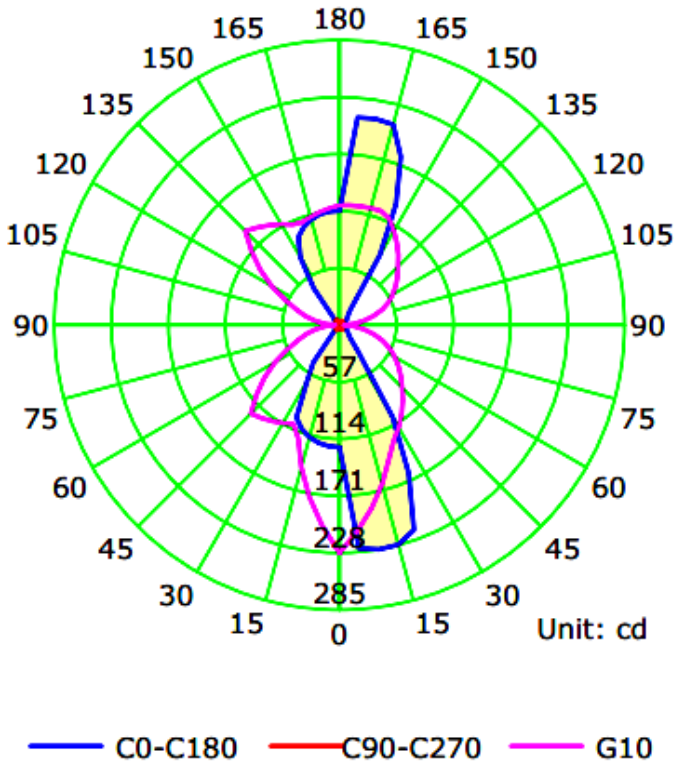

ELECTRICAL SPECIFICATIONS:

- Voltage: 100~277ACV
- Wattage: 10W(2.5W X 4)
- Power Factor: 0.95
- Efficacy: 90LM/W

HOUSING SPECIFICATIONS:

- Patent-Pending design with separate light engine (base) and interchangeable designer trims expand the series to multiple color temperatures and models.
- Series can be stocked as separate engines and trims to offer a versatile collection at the store level
- Die-cast Aluminum weatherproof housing, steel backplate, Aluminum Trim (Dark Bronze or Silver)
- Operating temperature: -40°F to 104°F
- Lifespan: 50,000 hr.
- IP Rating: IP65, Suitable for wet locations

CERTIFICATIONS:

DIMENSIONS:

20"(L) x 5"(W) x 3.3"(D)

MODEL	WATTS	VOLTAGE	LUMENS	COLOR TEMP
CRE-04-30K-BR	10W(2.5W X 4)	100~277ACV	900LM	3000K
CRE-04-40K-BR	10W(2.5W X 4)	100~277ACV	900LM	4000K
CRE-04-50K-BR	10W(2.5W X 4)	100~277ACV	900LM	5000k
CRE-04-30K-SIL	10W(2.5W X 4)	100~277ACV	900LM	3000K
CRE-04-40K-SIL	10W(2.5W X 4)	100~277ACV	900LM	4000K
CRE-04-50K-SIL	10W(2.5W X 4)	100~277ACV	900LM	5000k

LIGHTING SPECIFICATIONS:

- LED: Lumileds LEDs
- Total lumens: 900LM
- Color temperature: 3000K/4000k/5000k
- Color rendering index: >70

WARRANTY: 7 years

CRE-04-30K-BR CRE-04-30K-SIL
CRE-04-40K-BR CRE-04-40K-SIL
CRE-04-50K-BR CRE-04-50K-SIL

CREST BY WESTGATE LED WALL SCONCES

PHOTOMETRICS CHART :

Luminous Intensity Distribution Curve

MODEL	WATTS	VOLTAGE	LUMENS	COLOR TEMP
CRE-04-30K-BR	10W(2.5W X 4)	100~277ACV	900LM	3000K
CRE-04-40K-BR	10W(2.5W X 4)	100~277ACV	900LM	4000K
CRE-04-50K-BR	10W(2.5W X 4)	100~277ACV	900LM	5000k
CRE-04-30K-SIL	10W(2.5W X 4)	100~277ACV	900LM	3000K
CRE-04-40K-SIL	10W(2.5W X 4)	100~277ACV	900LM	4000K
CRE-04-50K-SIL	10W(2.5W X 4)	100~277ACV	900LM	5000k