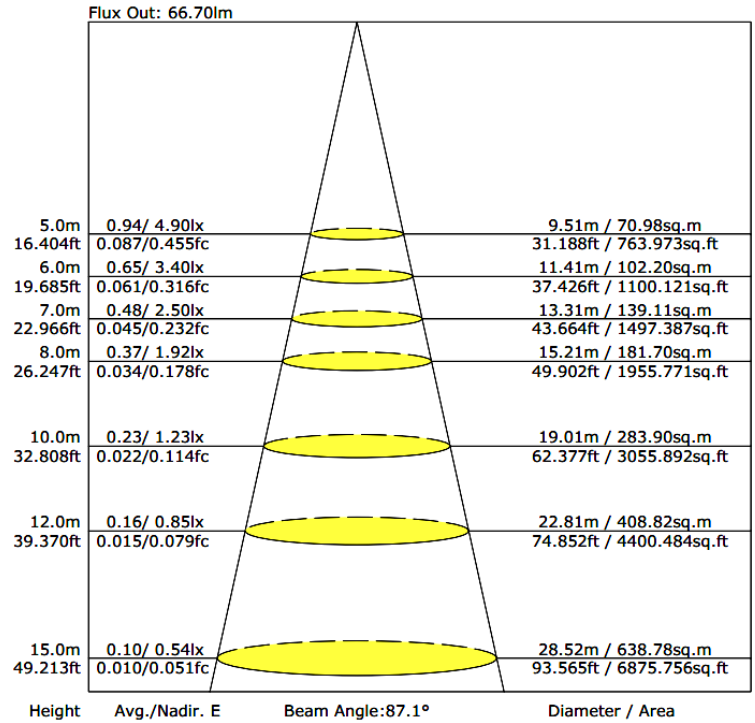

The Average Illuminance Effective Figure