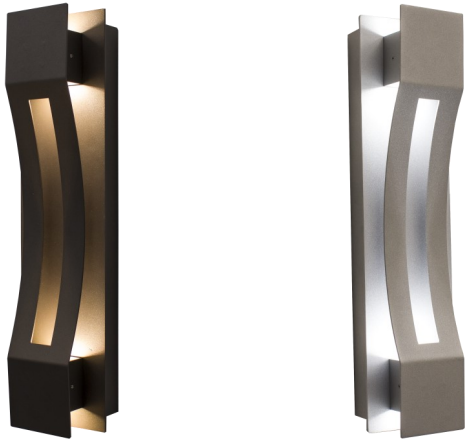

JOB NAME: _____

DATE: _____

TYPE: _____

CRE-04-30K-BR
CRE-04-40K-BR
CRE-04-50K-BR

CRE-04-30K-SIL
CRE-04-40K-SIL
CRE-04-50K-SIL

CREST BY WESTGATE LED WALL SCNCES

Ideal for general site lighting, residential houses, doorway.

ELECTRICAL SPECIFICATIONS:

- Voltage: 100~277ACV
- Wattage: 10W(2.5W X 4)
- Power Factor: 0.95
- Efficacy: 90LM/W

HOUSING SPECIFICATIONS:

- Patent-Pending design with separate light engine (base) and interchangeable designer trims expand the series to multiple color temperatures and models.
- Series can be stocked as separate engines and trims to offer a versatile collection at the store level
- Die-cast Aluminum weatherproof housing, steel backplate, Aluminum Trim (Dark Bronze or Silver)
- Operating temperature: -40°F to 104°F
- Lifespan: 50,000 hr.
- IP Rating: IP65, Suitable for wet locations

CREST BY WESTGATE LED WALL SCONCES

PHOTOMETRICS CHART :

Luminous Intensity Distribution Curve

MODEL	WATTS	VOLTAGE	LUMENS	COLOR TEMP
CRE-04-30K-BR	10W(2.5W X 4)	100~277ACV	900LM	3000K
CRE-04-40K-BR	10W(2.5W X 4)	100~277ACV	900LM	4000K
CRE-04-50K-BR	10W(2.5W X 4)	100~277ACV	900LM	5000k
CRE-04-30K-SIL	10W(2.5W X 4)	100~277ACV	900LM	3000K
CRE-04-40K-SIL	10W(2.5W X 4)	100~277ACV	900LM	4000K
CRE-04-50K-SIL	10W(2.5W X 4)	100~277ACV	900LM	5000k

The Average Illuminance Effective Figure

CREST BY WESTGATE LED WALL SCONCES

OPTIONAL TRIMS:

02 APERTURE

BRONZE

SILVER

03 GRASP

BRONZE