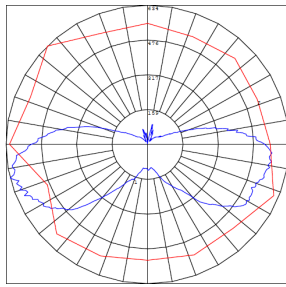

Photometrics: CL-EHL-36W-E26

BUD Rating: B2-U3-G3