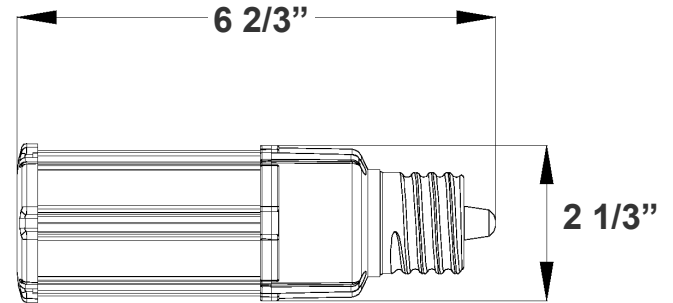

CL-EHL SERIES Industrial Lighting

CL-EHL-36W-50K-E26
CL-EHL-36W-30K-E26

Customer Name: _____
Project Name: _____
Note: _____ | Type: _____

6 2/3"(H) x 2 1/3"(W)

LED Corn Lamp suitable for supermarkets, warehouses, garages, home, offices, hotels, hospitals, schools, high bay retrofiting

Mechanical:

- PC and Aluminum Housing and Sealant Pouring for Whole Driver
- Meet 4KV surge immunity level
- Operating temperature: -40°F to 176°F
- Minimum Enclosed Space Dimension: 15.0"(H) x 7.9"(D) and 928 Cubic in
- Suitable for Damp Location

Photometrics: CL-EHL-36W-E26

BUD Rating: B2-U3-G3

36W, 5000K Area 55'x 55' Mounting Height: 9'

Other Views:

Side View

Front View

Performance Table: CL-EHL-36W-E26

MODEL NO.	Wattage	Voltage	Lumens	Color Temp.	BUG Rating	LPW
CL-EHL-36W-30K-E26	36W	120~277V	4500	3000K	B2-U3-G3	125
CL-EHL-36W-50K-E26	36W	120~277V	5580	5000K	B2-U3-G3	155