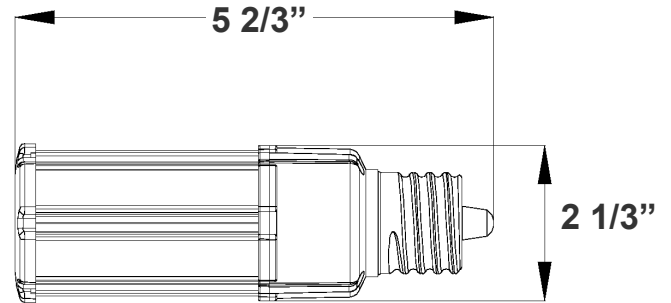

CL-EHL SERIES Industrial Lighting

CL-EHL-18W-30K-E26
CL-EHL-18W-50K-E26

Customer Name: _____
Project Name: _____
Note: _____ | Type: _____

5 2/3"(H) x 2 1/3"(W)

LED Corn Lamp suitable for supermarkets, warehouses, garages, home, offices, hotels, hospitals, schools, high bay retrofiting

Mechanical:

- PC and Aluminum Housing and Sealant Pouring for Whole Driver
- Meet 4KV surge immunity level
- Operating temperature: -40°F to 176°F
- Minimum Enclosed Space Dimension: 11.8"(H) x 7.1"(D) and 593 Cubic in.
- Suitable for Damp Location

Photometrics: CL-EHL-18W-E26

BUD Rating: B1-U3-G2

18W, 5000K Area 50'x 50' Mounting Height: 9'

Other Views:

Side View

Front View

Performance Table: CL-EHL-18W-E26

MODEL NO.	Wattage	Voltage	Lumens	Color Temp.	BUG Rating	LPW
CL-EHL-18W-30K-E26	18W	120~277V	2250	3000K	B1-U3-G2	125
CL-EHL-18W-50K-E26	18W	120~277V	2610	5000K	B1-U3-G2	145