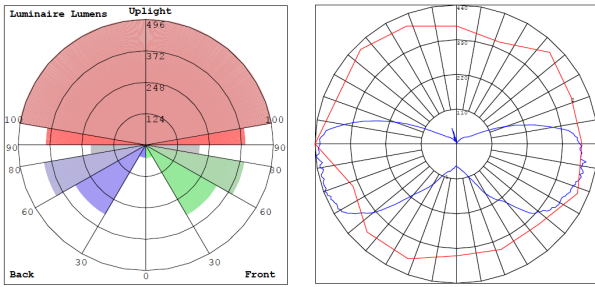

Lighting:

- LED SMD type: Edison 2835
- Total Lumens: 2250LM/ 2610LM
- Color temperature: 5000K/3000K
- Color Rendering Index: CRI ≥ 80
- Beam angle: 360°

Applications:

- LED Corn Lamp suitable for supermarkets, warehouses, garages, home, offices, hotels, hospitals, schools, highbay retrofiting

Photometrics: CL-EHL-18W-E26

BUD Rating: B1-U3-G2

18W, 5000K Area 50'x 50' Mounting Height: 9'

Other Views:

Side View

Front View

Performance Table: CL-EHL-18W-E26

MODEL NO.	Wattage	Voltage	Lumens	Color Temp.	BUG Rating	LPW
CL-EHL-18W-30K-E26	18W	120~277V	2250	3000K	B1-U3-G2	125
CL-EHL-18W-50K-E26	18W	120~277V	2610	5000K	B1-U3-G2	145