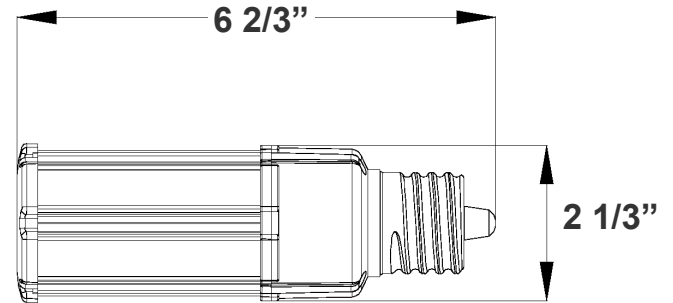

CL-EHL SERIES Industrial Lighting

CL-EHL-12W-30K-E26
CL-EHL-12W-50K-E26

Customer Name: _____
Project Name: _____
Note: _____ | Type: _____

6 2/3"(H) x 2 1/3"(W)

LED Corn Lamp suitable for supermarkets, warehouses, garages, home, offices, hotels, hospitals, schools, high bay retrofiting

Mechanical:

- PC and Aluminum Housing and Sealant Pouring for Whole Driver
- Meet 4KV surge immunity level
- Operating temperature: -40°F to 176°F
- Minimum Enclosed Space Dimension: 11.8"(H) x 7.1"(D) and 593 Cubic in.
- Suitable for Damp Location

Photometrics: CL-EHL-12W-E26

BUD Rating: B1-U3-G2

12W, 5000K Area 50'x 50' Mounting Height: 9'

Other Views:

Side View

Front View

Performance Table: CL-EHL-12W-E26

MODEL NO.	Wattage	Voltage	Lumens	Color Temp.	BUG Rating	LPW
CL-EHL-12W-30K-E26	12W	120~277V	1500	3000K	B1-U3-G2	125
CL-EHL-12W-50K-E26	12W	120~277V	1860	3000K	B1-U3-G2	155