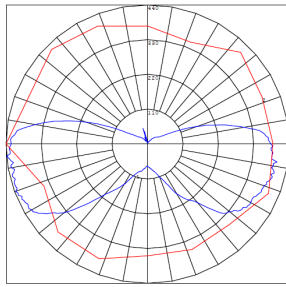

Lighting:

- LED SMD type: Edison 2835
- Total Lumens: 1500LM/ 1860LM
- Color temperature: 5000K/3000K
- Color Rendering Index: CRI ≥ 80
- Beam angle: 360°

Applications:

- LED Corn Lamp suitable for supermarkets, warehouses, garages, home, offices, hotels, hospitals, schools, highbay retrofiting

Photometrics: CL-EHL-12W-E26

BUD Rating: B1-U3-G2

12W, 5000K Area 50'x 50' Mounting Height: 9'

Other Views:

Side View

Front View

Performance Table: CL-EHL-12W-E26

MODEL NO.	Wattage	Voltage	Lumens	Color Temp.	BUG Rating	LPW
CL-EHL-12W-30K-E26	12W	120~277V	1500	3000K	B1-U3-G2	125
CL-EHL-12W-50K-E26	12W	120~277V	1860	3000K	B1-U3-G2	155