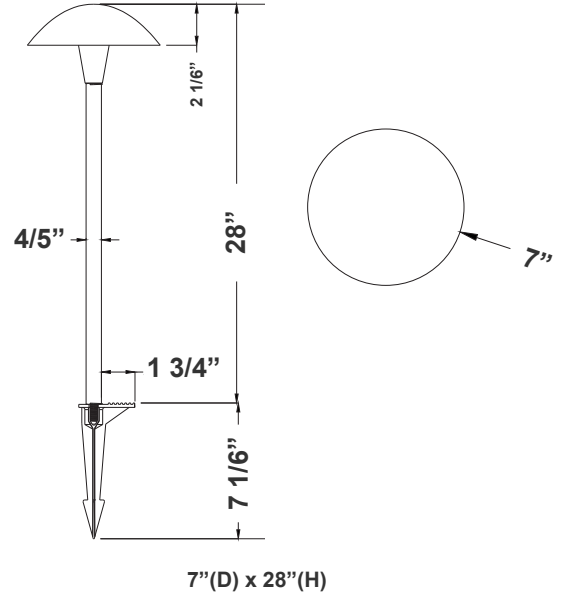

AA SERIES Landscape Lighting

AA-18L-ORB
AA-STEM-22-RGBW-PB-ORB

AA-18L-BK
AA-STEM-22-RGBW-PB-BK

AA-18L-AZ
AA-STEM-22-RGBW-PB-AZ

AA SERIES NEW GENERATION OF PATH LIGHTS

New Generation of Integrated LED Path Lights, Selectable Color Temperature Or Push-Button RGBWW With Scenes, App-Controlled RGBW In 3 Finishes, Simulated Antique Brass, Black, and Metallic Oil-Rubbed Bronze. 2 Different Heights: 15" Or 22" Stems And Caps Are Sold Separately

Customer Name: _____

Project Name: _____

Note: _____

Type: _____

Features

- PB: RGBW (Push Button is on top of the Stem)
- Polycarbonate Lens
- Model 18 Aluminum Path Light Cap
- Push Button RGBW LED Path Light Stem

Technical Specifications

Electrical:

- Voltage: 12-24V AC
- Wattage: 5W
- Power Factor: >0.90
- Efficacy: 66.7 LPW

Mechanical:

- Die-Cast Aluminum
- 8-1/2" PC Spike Included
- 1/2" Threaded Stem
- Color: Oil-Rubbed Bronze, Black and Antique Brass
- Polycarbonate Lens
- Operating Temperature: -4°F to 104°F
- 1-Year Warranty
- Suitable for Wet location