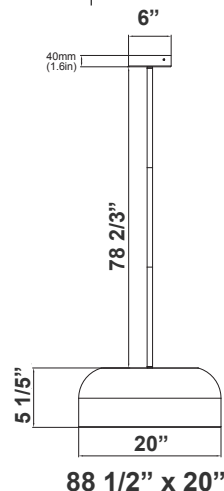

AVAIL. FINISHES

Pendant lights are stylish hanging light fixtures that double as task lighting. Perfect for kitchens, office or living areas, our vintage pendant lighting is available in 2 finishes that will look good in any home.

Customer Name: _____

Project Name: _____

Note: _____

Type: _____