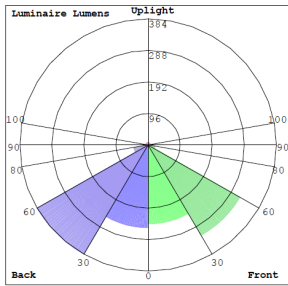

Lighting:

- Multi CCT (Selectable Switch under the Lens)
- Dimming: TRIAC Dimming (Dimmable Down to 5% Compatible with Traic and ELV Dimmers)
- Total Lumens: 2800LM
- Color Temperatures: 2700K/3000K/3500K/4000K/5000K
- Color Rendering Index: CRI ≥ 90
- Beam Angle: 120°
- Rated Life: 50,000 Hrs

Other Models:

- 40W | 2800LM | LCFP-MCT5-BG

Photometrics: LCFP-MCT5-WG

BUG Rating: B1-U1-G0

Area 30'x 30' Mounting Height: 9'

Other Views:

Side View

Front View