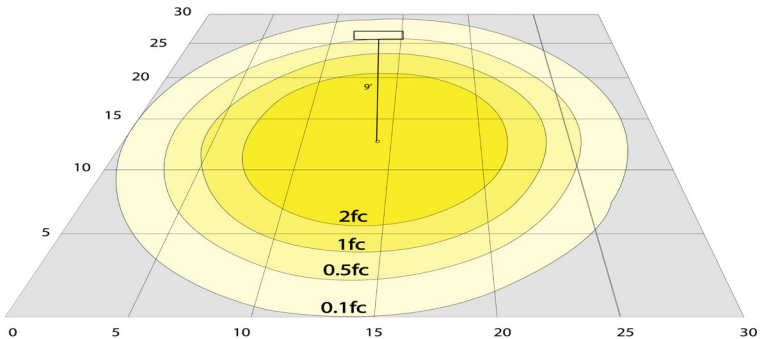

Other Models:

- 40W | 2800LM | LCFP-MCT5-BG

Photometrics: LCFP-MCT5-WG

BUG Rating: B1-U1-G0

Area 30'x 30' Mounting Height: 9'

Other Views:

Side View

Front View