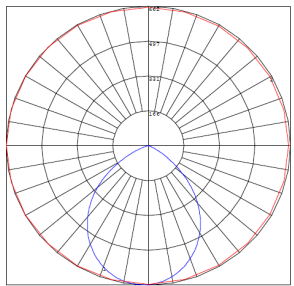

Other Models:

- 40W | 2800LM | LCFP-MCT5-BG

Photometrics: LCFP-MCT5-WG

BUG Rating: B1-U1-G0

Area 30'x 30' Mounting Height: 9'

Other Views:

Side View

Front View